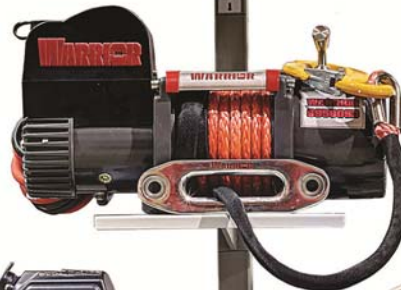

NINJA SERIES
12V PROFESSIONAL ATV WINCHES

\$205.00

Ninja 2500

XT SERIES
EXTREME TERRAIN ATV/UTV WINCHES

\$279.95

XT
3500

SPARTAN
SPARTAN 12V ELECTRIC WINCHES

\$875.00

Samurai
9500 Short Drum

SPARTAN
SPARTAN 12V ELECTRIC WINCHES

\$650.00

Spartan
9500

SAMURAI
THE ULTIMATE WARRIOR
SAMURAI ELECTRIC WINCHES

\$1050.00

Samurai
12000