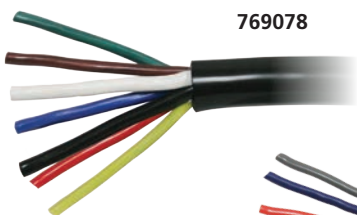

## 2" ROUND MINI TRACTOR UTILITY LAMP - LED

Side View

LED

**750 Lumens**

- 9-60VDC (0.83A @ 12V, 0.41A @ 24V)
- 10 Watts (1 x 10W Diode)
- Die-Cast Aluminum Housing (Black)
- Back also functions as a built-in 'heat sink'
- Polycarbonate Lens
- Stainless Steel Hardware • IP68
- Made with EMC Technology (Electro Magnetic Compatibility), meaning protection against Radio Frequency Interference (RFI)
- Dimensions: 2.24" W x 2.24" H x 2.56" D
- Stud Size: 6mm

## RV ADAPTERS

764145

764148

764146/764147

<b>764145</b>	CONVERTS 6-POLE TO 4-POLE CONNECTIONS	<b>\$4.95/pc</b>
<b>764148</b>	CONVERTS 7-POLE TO 4-POLE CONNECTIONS	<b>\$4.95/pc</b>
<b>764146</b>	CONVERTS 7-POLE TO 6-POLE CONNECTIONS (AUXILIARY PIN IN CENTRE)	<b>\$6.95/pc</b>
<b>764147</b>	CONVERTS 7-POLE TO 6-POLE CONNECTIONS (BRAKE PIN IN CENTRE)	<b>\$6.95/pc</b>

## RV CABLES

769078

769079

**i** Did you know that Techspan's 6/12, 1/10 Trailer Cable can also be used in RV applications?

<b>769078</b>	CABLE RV, 7-WAY 2/10, 1/12, 4/14 100FT	<b>\$275.00/pc</b>
<b>769079</b>	CABLE RV, 9-WAY 2/8, 2/12, 5/14 100FT	<b>\$389.95/pc</b>