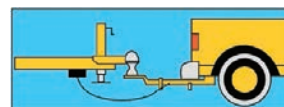

BREAKAWAY SWITCH

765223	12VDC, 48" CABLE, ZINC PLATED MOUNTED BRACKET	$9.25/pc