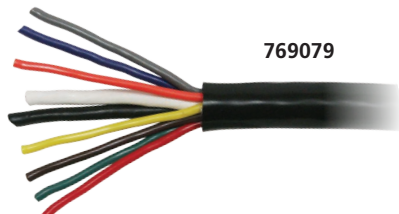

## 2" ROUND MINI TRACTOR UTILITY LAMP - LED

Side View

LED

**750 Lumens**

- 9-60VDC (0.83A @ 12V, 0.41A @ 24V)
- 10 Watts (1 x 10W Diode)
- Die-Cast Aluminum Housing (Black)
- Back also functions as a built-in 'heat sink'
- Polycarbonate Lens
- Stainless Steel Hardware • IP68
- Made with EMC Technology (Electro Magnetic Compatibility), meaning protection against Radio Frequency Interference (RFI)
- Dimensions: 2.24" W x 2.24" H x 2.56" D
- Stud Size: 6mm

## RV ADAPTERS

764145

764148

764146/764147

<b>764145</b>	CONVERTS 6-POLE TO 4-POLE CONNECTIONS	<b>\$4.95/pc</b>
<b>764148</b>	CONVERTS 7-POLE TO 4-POLE CONNECTIONS	<b>\$4.95/pc</b>
<b>764146</b>	CONVERTS 7-POLE TO 6-POLE CONNECTIONS (AUXILIARY PIN IN CENTRE)	<b>\$6.95/pc</b>
<b>764147</b>	CONVERTS 7-POLE TO 6-POLE CONNECTIONS (BRAKE PIN IN CENTRE)	<b>\$6.95/pc</b>

## RV CABLES

769078

769079

**i** Did you know that Techspan's 6/12, 1/10 Trailer Cable can also be used in RV applications?

<b>769078</b>	CABLE RV, 7-WAY 2/10, 1/12, 4/14 100FT	<b>\$275.00/pc</b>
<b>769079</b>	CABLE RV, 9-WAY 2/8, 2/12, 5/14 100FT	<b>\$389.95/pc</b>